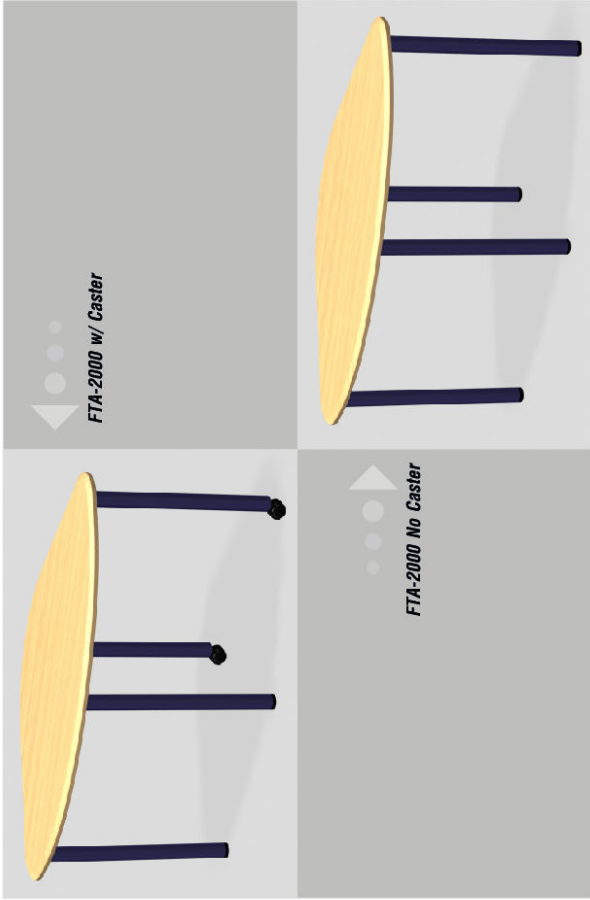

Movable Type

Top Board

Table Leg w/Caster

Specification

Multipurpose Table	FTA-2000 / FTA-2000 (w/ Caster)
Table Top	Wooden Board Finish : Oak Grain Pattern
Table Leg	Steel pipe with powder coating finish End-leg part : Molded synthetic resin With adjuster and caster

Leg Colors

FTA-2000 / FTA-2000 (w/ Caster), S=1/20

※Please note that specifications may change without prior notice!

Kotobuki-Sea Standard Product

FTA-2000 w/ Caster

FTA-2000 No Caster