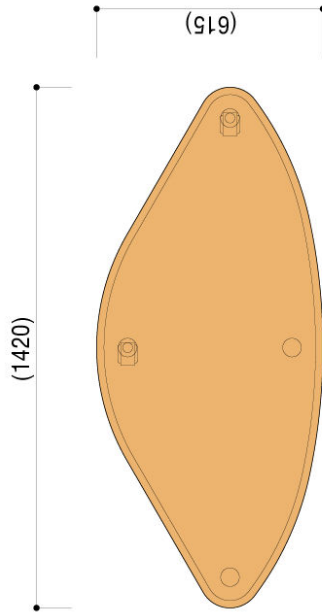

Movable Type

Top Board

Table Leg w/Caster

Specification

Multipurpose Table	FTA-2000 / FTA-2000 (w/ Caster)
Table Top	Wooden Board Finish : Oak Grain Pattern
Table Leg	Steel pipe with powder coating finish End-leg part : Molded synthetic resin With adjuster and caster

Leg Colors

FTA-2000 / FTA-2000 (w/ Caster), S=1/20

※Please note that specifications may change without prior notice!

Kotobuki-Sea Standard Product

FTA-2000 w/ Caster

FTA-2000 No Caster