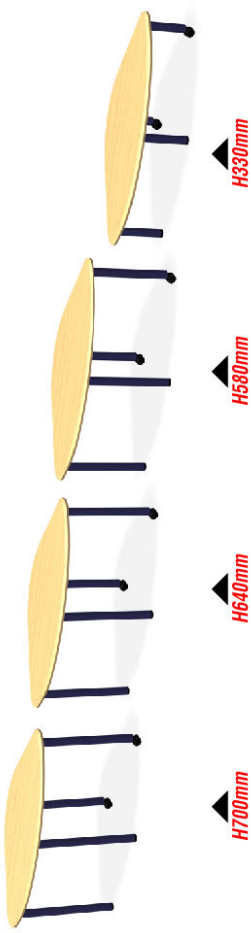

Movable Type

Top Board

Table Leg w/Caster

Specification

Multipurpose Table	FTA-2000 / FTA-2000 (w/ Caster)
Table Top	Wooden Board Finish : Oak Grain Pattern
Table Leg	Steel pipe with powder coating finish End-leg part : Molded synthetic resin With adjuster and caster

Leg Colors

FTA-2000 / FTA-2000 (w/ Caster), S=1/20

※Please note that specifications may change without prior notice!

Kotobuki-Sea Standard Product

FTA-2000 w/ Caster

FTA-2000 No Caster