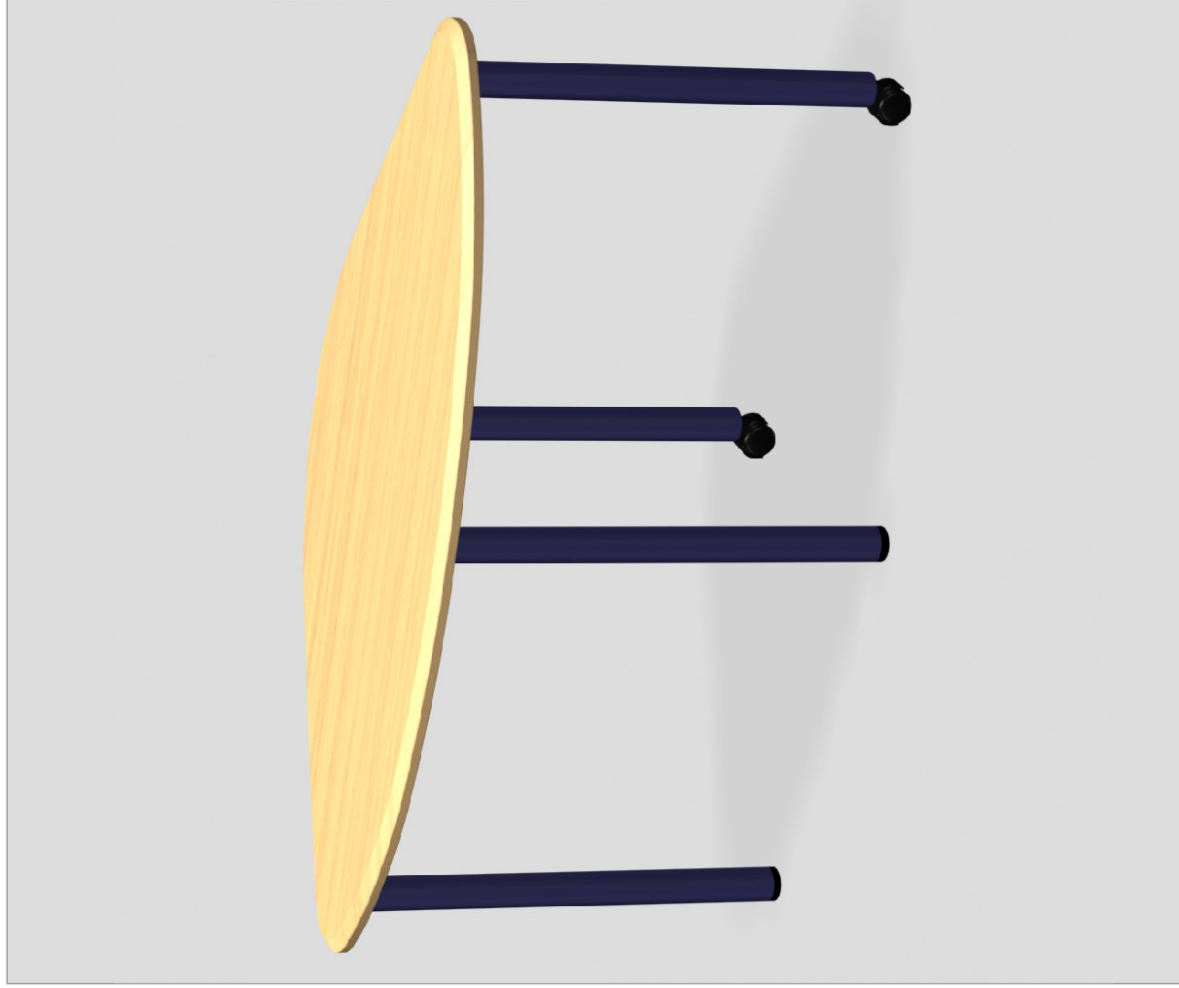

Movable Type

Top Board

Table Leg w/Caster

Specification

Multipurpose Table	FTA-2000 / FTA-2000 (w/ Caster)
Table Top	Wooden Board Finish : Oak Grain Pattern
Table Leg	Steel pipe with powder coating finish End-leg part : Molded synthetic resin With adjuster and caster

Leg Colors

FTA-2000 / FTA-2000 (w/ Caster), S=1/20

※Please note that specifications may change without prior notice!

Kotobuki-Sea Standard Product

FTA-2000 w/ Caster

FTA-2000 No Caster