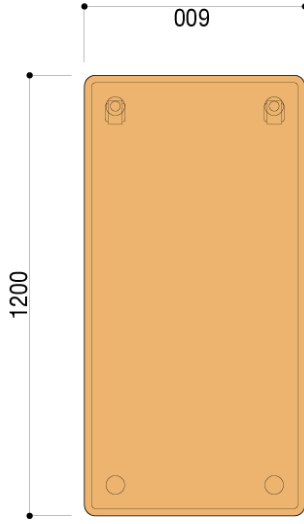

Movable Type

Top Board

Table Leg w/Caster

GL

FTA-1100 / FTA-1100 (w/ Caster), S=1/20
 ※Please note that specifications may change without prior notice!

Specification

Multipurpose Table	FTA-1100 / FTA-1100 (w/ Caster)
Table Top	Wooden Board Finish : Oak Grain Pattern
Table Leg	Steel pipe with powder coating finish End-leg part : Molded synthetic resin With adjuster and caster

Leg Colors

Kotobuki-Sea Standard Product

FTA-1100 w/ Caster

FTA-1100 No Caster