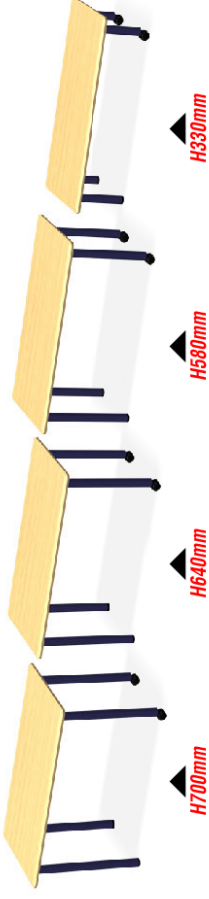

Movable Type

Top Board

Table Leg w/Caster

GL

FTA-1100 / FTA-1100 (w/ Caster), S=1/20
 ※Please note that specifications may change without prior notice!

Specification

Multipurpose Table	FTA-1100 / FTA-1100 (w/ Caster)
Table Top	Wooden Board Finish : Oak Grain Pattern
Table Leg	Steel pipe with powder coating finish End-leg part : Molded synthetic resin With adjuster and caster

Leg Colors

Kotobuki-Sea Standard Product

FTA-1100 w/ Caster

FTA-1100 No Caster