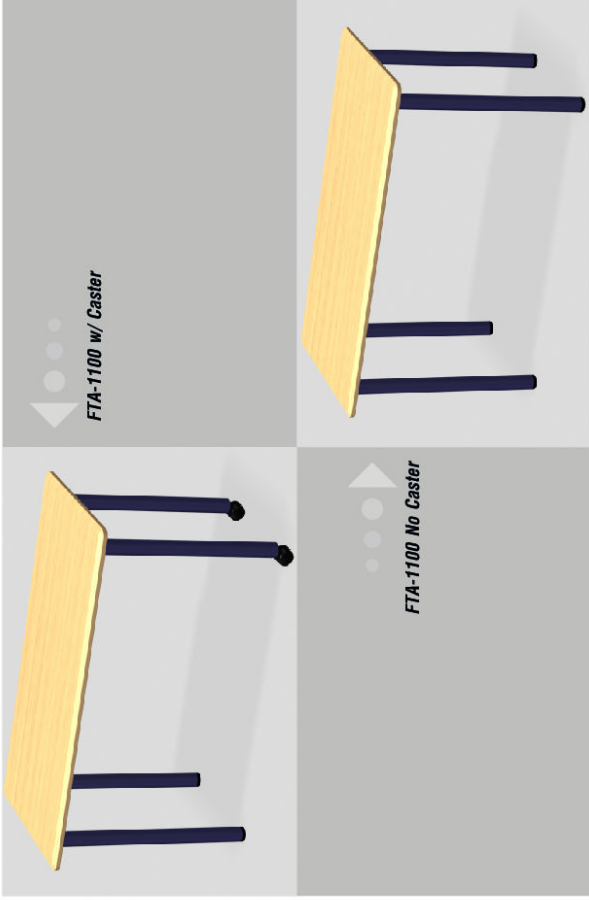

Movable Type

Top Board

Table Leg w/Caster

GL

FTA-1100 / FTA-1100 (w/ Caster), S=1/20
 ※Please note that specifications may change without prior notice!

Specification

Multipurpose Table	FTA-1100 / FTA-1100 (w/ Caster)
Table Top	Wooden Board Finish : Oak Grain Pattern
Table Leg	Steel pipe with powder coating finish End-leg part : Molded synthetic resin With adjuster and caster

Leg Colors

Kotobuki-Sea Standard Product

FTA-1100 w/ Caster

FTA-1100 No Caster